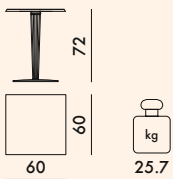

SQUARE LEG – PLEATED – SQUARE BASE

4346

4347

4348

4349

ROUNDED LEG

Transparent PMMA

SQUARE LEG

Transparent PMMA with chrome-plated steel internal structure

ROUNDED BASE

Painted aluminium white or black

SQUARE BASE

Painted aluminium white or black

TOP

Melamine

4346	1 top	4.86	0.020	72X69X4
	1 leg	6.0	0.088	35X35X72
	1 base	13.3	0.014	48X48X6
4347	1 top	4.86	0.020	72X69X4
	1 leg	6.0	0.088	35X35X72
	1 base	13.3	0.014	48X48X6
4348	1 top	6.16	0.025	81X77X4
	1 leg	6.0	0.088	35X35X72
	1 base	13.3	0.014	48X48X6
4349	1 top	8.2	0.025	81X77X4
	1 leg	6.0	0.088	35X35X72
	1 base	13.3	0.014	48X48X6