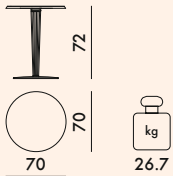

SQUARE LEG – PLEATED – SQUARE BASE

4346

4347

4348

4349

ROUNDED LEG

Transparent PMMA

SQUARE LEG

Transparent PMMA with chrome-plated steel internal structure

ROUNDED BASE

Painted aluminium white or black

SQUARE BASE

Painted aluminium white or black

TOP

Melamine

4346	1 top	4.86	0.020	72X69X4
	1 leg	6.0	0.088	35X35X72
	1 base	13.3	0.014	48X48X6
4347	1 top	4.86	0.020	72X69X4
	1 leg	6.0	0.088	35X35X72
	1 base	13.3	0.014	48X48X6
4348	1 top	6.16	0.025	81X77X4
	1 leg	6.0	0.088	35X35X72
	1 base	13.3	0.014	48X48X6
4349	1 top	8.2	0.025	81X77X4
	1 leg	6.0	0.088	35X35X72
	1 base	13.3	0.014	48X48X6