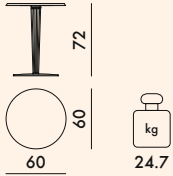

SQUARE LEG – PLEATED – SQUARE BASE

4346

4347

4348

4349

ROUNDED LEG

Transparent PMMA

SQUARE LEG

Transparent PMMA with chrome-plated steel internal structure

ROUNDED BASE

Painted aluminium white or black

SQUARE BASE

Painted aluminium white or black

TOP

Melamine

4346	1 top	4.86	0.020	72X69X4
	1 leg	6.0	0.088	35X35X72
	1 base	13.3	0.014	48X48X6
4347	1 top	4.86	0.020	72X69X4
	1 leg	6.0	0.088	35X35X72
	1 base	13.3	0.014	48X48X6
4348	1 top	6.16	0.025	81X77X4
	1 leg	6.0	0.088	35X35X72
	1 base	13.3	0.014	48X48X6
4349	1 top	8.2	0.025	81X77X4
	1 leg	6.0	0.088	35X35X72
	1 base	13.3	0.014	48X48X6