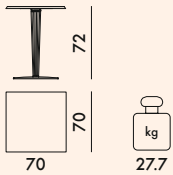

SQUARE LEG – PLEATED – SQUARE BASE

4346

4347

4348

4349

ROUNDED LEG

Transparent PMMA

SQUARE LEG

Transparent PMMA with chrome-plated steel internal structure

ROUNDED BASE

Painted aluminium white or black

SQUARE BASE

Painted aluminium white or black

TOP

Melamine

4346	1 top	4.86	0.020	72X69X4
	1 leg	6.0	0.088	35X35X72
	1 base	13.3	0.014	48X48X6
4347	1 top	4.86	0.020	72X69X4
	1 leg	6.0	0.088	35X35X72
	1 base	13.3	0.014	48X48X6
4348	1 top	6.16	0.025	81X77X4
	1 leg	6.0	0.088	35X35X72
	1 base	13.3	0.014	48X48X6
4349	1 top	8.2	0.025	81X77X4
	1 leg	6.0	0.088	35X35X72
	1 base	13.3	0.014	48X48X6