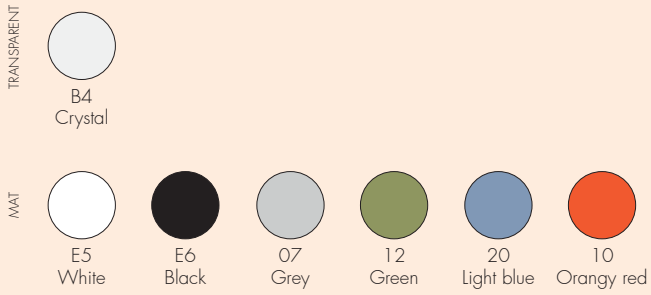

MATERIAL

Mass-dyed or transparent PMMA