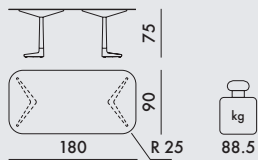

4126

OUTDOOR

Rectangular glass top