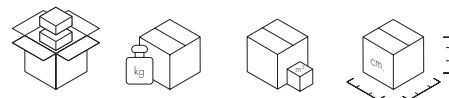

STRUCTURE

Matte painted die-cast aluminium

TOP

Stoneware with marble Ānish

4125

Glass

*On request, Kartell can pair black or white tops with contrasting legs.

To better satisfy customer requirements, marble tops can be customised to request with any variant listed in the catalogue.

	Level reached
EN 1022:2005	Compliant
EN 15372:2008 par. 5	Compliant
EN 1730:2000	
6.2	3
6.3	3
6.4	3
6.5	3
6.6	3
6.8	3

Model	1 top	1 leg	1 leg	Dimensions
4084/4085	63.0	19.0	19.0	200X125X8
		0.589	0.589	81X79X92
				81X79X92
4123/4124	44.0	19.0	19.0	165X95X8
		0.589	0.589	81X79X92
				81X79X92
4125/4126	68.8	19.0	19.0	187X97X10
		0.589	0.589	81X79X92
				81X79X92
4160	101.0	19.0	19.0	245X107X12
		0.589	0.589	81X79X92
				81X79X92