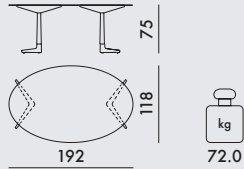

MULTIPLO XL 2016

Design Antonio Citterio

reddot award 2017
winner

4084

INDOOR

Oval stoneware top with marble Ānish

4085

OUTDOOR

Oval glass top

4123

OUTDOOR

Rectangular stoneware top with marble Ānish