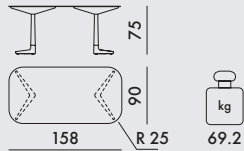

4124

OUTDOOR

Rectangular glass top

4125

OUTDOOR

Rectangular stoneware top with marble Ānish