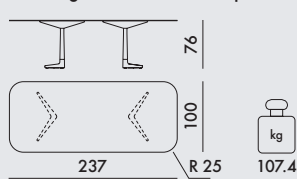

4160

INDOOR

Rectangular stoneware top with marble Ānish

STRUCTURE

Matte painted die-cast aluminium