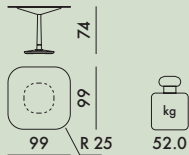

MULTIPL0 2016

Design Antonio Citterio

LARGE SQUARE BASE

4075

Square stoneware top with marble Ānish

4076

Square stoneware top in solid colour

4077

Square glass top

4081

Rounded stoneware top with marble Ānish

4082

Rounded stoneware top in solid colour