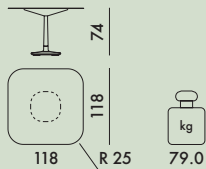

4135

Square glass top

4136

Rounded stoneware top with marble Ānish