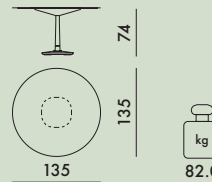

4137

Rounded glass top

4138

Square stoneware top with marble Ānish