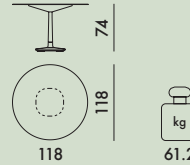

4083

Rounded glass top

4134

Square stoneware top with marble Ānish