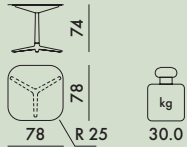

MULTIPL0 2016

Design Antonio Citterio

BASE WITH 3 SPOKES

4060

Square stoneware top with marble Ānish

4061

Square stoneware top in solid colour

4062

Square glass top

4066

Rounded stoneware top with marble Ānish

4067

Rounded stoneware top in solid colour

4068

Rounded glass top