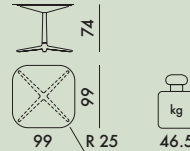

BASE WITH 4 SPOKES

4072

Square stoneware top with marble Ānish

4073

Square stoneware top in solid colour

4074

Square glass top

4078

Rounded stoneware top with marble Ānish

4079

Rounded stoneware top in solid colour

4080

Rounded glass top