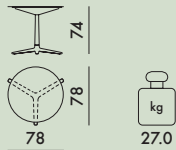

MULTIPL0 2016

Design Antonio Citterio

BASE WITH 3 SPOKES

4060

Square stoneware top with marble Ānish

4061

Square stoneware top in solid colour

4062

Square glass top

4066

Rounded stoneware top with marble Ānish

4067

Rounded stoneware top in solid colour

4068

Rounded glass top

BASE WITH 4 SPOKES

4072

Square stoneware top with marble Ānish

4073

Square stoneware top in solid colour

4074

Square glass top

4078

Rounded stoneware top with marble Ānish

4079

Rounded stoneware top in solid colour

4080

Rounded glass top

	level reached
EN 1022 2005	Compliant
EN 15372:2008 par. 5	Compliant
EN 1730:2000	
6.2	3
6.3	3
6.4	3
6.5	3
6.6	3
6.8	3

4060/4061/4062	1 top	25.0	0.058	85X85X8
	1 leg	17.0	0.589	81X79X92
4066/4067/4068	1 top	22.0	0.058	85X85X8
	1 leg	17.0	0.589	81X79X92