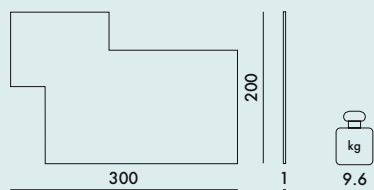

KARTELL CARPET

2350F1

2351F2

MATERIAL

Polyamide fiber on polypropylene base, digital printing, serged edge

2350F1

2351F2

2350F1	1	12.7	0.168	28X214X28
2351F2	1	11.5	0.168	28X214X28