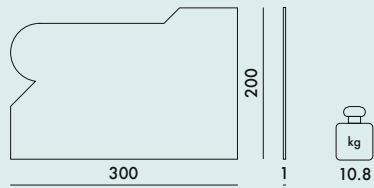

KARTELL CARPET

2350F1

2351F2

MATERIAL

Polyamide fiber on polypropylene base, digital printing, serged edge

2350F1

2351F2

2350F1	1	12.7	0.168	28X214X28
2351F2	1	11.5	0.168	28X214X28