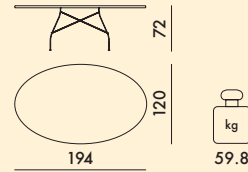

4572
Glass top
Chrome-plated steel frame

4579
Glass top
Gold-plated steel frame