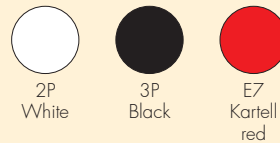

4568
Polyester lacquered top
Gold-plated steel frame

4571
Laminated top
Chrome-plated steel frame

4562
Polyester lacquered top
Chrome-plated steel frame

4569
Polyester lacquered top
Gold-plated steel frame

4572
Glass top
Chrome-plated steel frame

4579
Glass top
Gold-plated steel frame

FRAME

Chrome-plated steel

TOP

MDF polyester lacquered

4560/4561/4562/4567/4568/4569

Scratch-proof laminated

4570/4571

2M
Zinc
white
laminated

GLASS TOP

MDF polyester lacquered with glass top

4572/4579

4560/4567	1 top	35.9	0.135	139X7X139
	1 frame	8.39	0.107	80X74X18
4570	1 top	36.5	0.135	139X7X139
	1 frame	8.39	0.107	80X74X18
4561/4568	1 top	28.9	0.135	139x7x139
	1 frame	8.39	0.107	80X74X18
4571	1 top	30.3	0.135	139X7X139
	1 frame	8.39	0.107	80X74X18
4562/4569	1 top	39.0	0.211	204X8X129
	1 frame	8.39	0.107	80X74X18
4572/4579	1 top	60.9	0.211	204X8X129
	1 frame	8.39	0.107	80X74X18