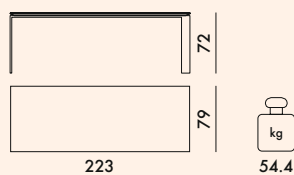

4524

4509
Soft touch