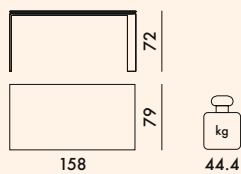

FOUR 2005

Design Ferruccio Laviani

4522

4502
Soft touch