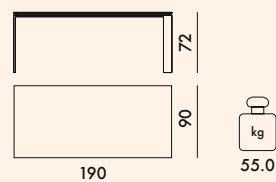

4525

4510
Soft touch

LEGS

Painted steel

TOP

Scratch-proof laminate or scratch-proof soft touch laminate

NEW!

4514

Soft touch width: 90 cm

LEGS

Painted steel

TOP

Scratch-resistant soft-touch laminate

EN 15372:2008	Level attained
Par. 5	Compliant
EN 1730:2000	Level attained
6.2	(maximum level) 3
6.3	(maximum level) 3
6.4	(maximum level) 3
6.6	(maximum level) 3
6.7	(maximum level) 3
6.8	(maximum level) 3