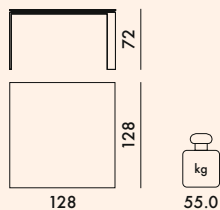

4525

4510
Soft touch

LEGS

Painted steel