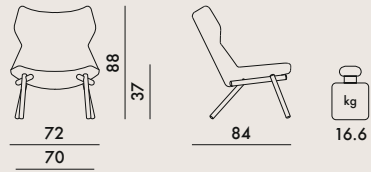

6086

LEGS

Steel tubes painted with epoxy polyester