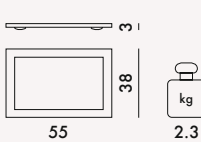

1211

MATERIAL

Metallic PMMA

METALLIC

XX
Chrome