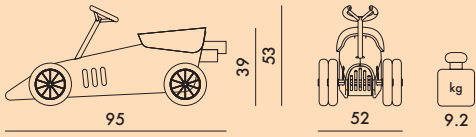

DISCOVOLANTE 2016

Design Piero Lissoni

2858

FRAME

Painted steel

SHELL AND SEAT

PMMA

WHEELS

EVA

TRANSPARENT

10
Red

2858

1

13.6

0.357

56X59X108