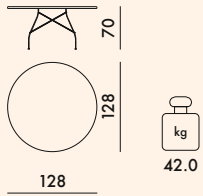

GLOSSY OUTDOOR 2019

Design Antonio Citterio with Oliver Löw

5578

5573