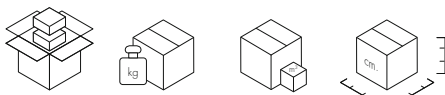

Stoneware in solid colour

BB
White
White

NN
Black
Black

CN
Aged Bronze
Black

*adjustable foot

5578	1 top	45.0	0.146	135X135X8
	1 frame	8.39	0.107	80X74X18
5573	1 top	67.8	0.204	204X125X8
	1 frame	8.39	0.107	80X74X18