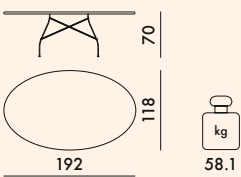

FRAME

Painted steel

TOP

Stoneware

Stoneware in solid colour

BB
White
White

NN
Black
Black

CN
Aged Bronze
Black

*adjustable foot