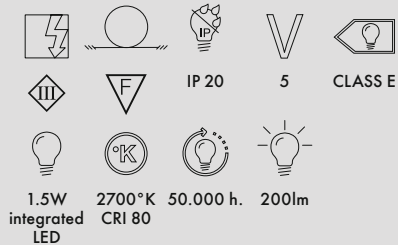

MINI GEEN-A 2022

Design Ferruccio Laviani

9710/B9710/U9710 Dimmable battery version

9720/B9720/U9720 Direct power supply

MATERIAL

Polyester powder-coated steel

03
White

09
Black