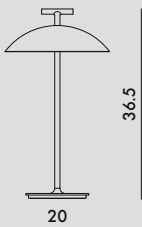

MINI GEEN-A 2022

Design Ferruccio Laviani

9710/B9710/U9710 Dimmable battery version

9720/B9720/U9720 Direct power supply

MATERIAL

Polyester powder-coated steel

03
White

09
Black

Battery, LED Module (ver. 9720/B/U)

The light source and/or battery contained in this appliance must only be replaced by qualified personnel using original spare parts.

9710/B/U	1	1.2	0.021	41.5X22X23
9720/B/U	1	1.2	0.021	41.5X22X23