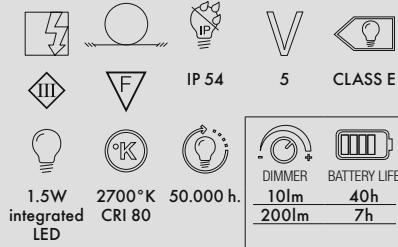

MINI GEEN-A 2022

Design Ferruccio Laviani

9710/B9710/U9710 Dimmable battery version

9720/B9720/U9720 Direct power supply

MATERIAL

Polyester powder-coated steel

03
White

09
Black

MA
Brick Red

VE
Green

BR
Bronze

100V-240V power supply included

SPARE PART

9711500

Battery, LED Module (ver. 9710/B/U)

9712500