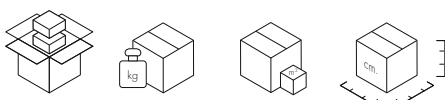

9710/B/U	1	1.2	0.021	41.5X22X23
9720/B/U	1	1.2	0.021	41.5X22X23