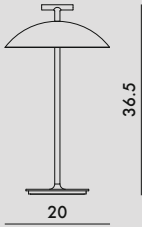

MINI GEEN-A 2022

Design Ferruccio Laviani

9710/B9710/U9710 Dimmable battery version

9720/B9720/U9720 Direct power supply

MATERIAL

Polyester powder-coated steel

03
White

09
Black

Battery, LED Module (ver. 9720/B/U)

The light source and/or battery contained in this appliance must only be replaced by qualified personnel using original spare parts.

9710/B/U	1	1.2	0.021	41.5X22X23
9720/B/U	1	1.2	0.021	41.5X22X23