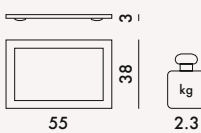

1211

MATERIAL

Metallic PMMA

METALLIC

XX
Chrome