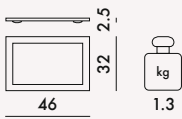

DUNE 2009

Design Mario Bellini

1200