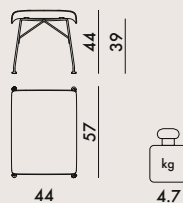

4918 Basic Veneer 4919 Slatted Ash

SEAT Curved 3D wood

FRAME Chrome-plated or painted steel

Basic Veneer