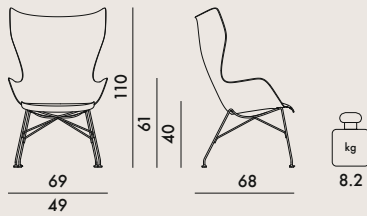

K/WOOD, S/WOOD 2019

Design Philippe Starck

The mark of responsible forestry

4915 Basic Veneer 4916 Slatted Ash

4918 Basic Veneer 4919 Slatted Ash

SEAT Curved 3D wood

FRAME Chrome-plated or painted steel

Basic Veneer

Slatted Ash

Product made of FSC™ certified wood

	level achieved	
	armchair	ottoman
EN 1022:2005	Comp.	Comp.
EN 16139:2013+AC2013	Comp.	Comp.
EN 1728:2012+AC2013		
6.4	L2	L2
6.5	L2	L2
6.10	L2	-
6.11	L2	-
6.15	L2	L2
6.16	-	L2
6.17	L2	L2
6.18	L2	L2
6.20	L2	-
6.24	L2	L2
6.25	L2	L2
6.26	L2	-

4915/4916	1	12.8	0.57	70X70X115
4918/4919	1	6.5	0.135	53X53X61