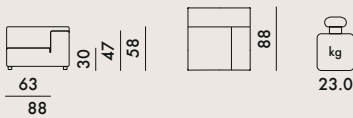

6296

6299

Protective cover

6300

Protective cover for pouf

SEAT AND BACK

Fabric-upholstered polyurethane