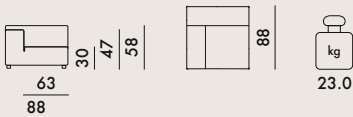

NEW!

PLASTICS OUTDOOR 2022

Design Piero Lissoni

6293

6292

6294

6296

6299

Protective cover

6300

Protective cover for pouf

SEAT AND BACK

Fabric-upholstered polyurethane

UPHOLSTERY

"New Dyed Fiber" outdoor fabric

	level reached
EN 1022:1998	Compliant
EN 1728:2000	Compliant
6.2.1	(maximum level) 5
6.2.2	(maximum level) 5
6.6	(maximum level) 5
6.7	(maximum level) 5
6.10	(maximum level) 5
6.15	(maximum level) 5
6.16	(maximum level) 5
6.17	(maximum level) 5

Model	Quantity	Weight (kg)	Volume (m³)	Dimensions (cm)
6293	1	24.0	0.305	92X36X92
6292	1	27.4	0.538	92X65X92
6294	1	31.0	0.562	93X65X93
6296	1	31.0	0.562	93X65X93
6299	1	5.0	0.157	90X35X50
6300	1	5.0	0.157	90X35X50