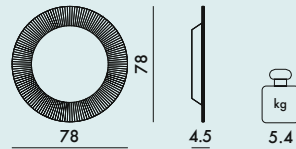

METALLIC

9953/9954
with lighting

FRAME

Transparent or batch-dyed PMMA with lighting

TRANSPARENT

9950/9951	1	5.87	0.081	87X85X11
9953/9954	1	6.37	0.081	87X85X11