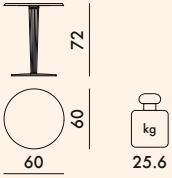

SQUARE PLEATED LEG - SQUARE BASE

4290

4291

4292

4293

ROUNDED LEG

Transparent PMMA

SQUARE LEG

Transparent PMMA with chrome-plated steel internal structure

ROUNDED BASE

Painted aluminium

SQUARE BASE

Painted steel

TOP

Laminated

4290	1 top	7.0	0.028	75X5X75
	1 leg	7.9	0.120	40X75X40
	1 base	13.3	0.034	53X12X53
4291	1 top	8.0	0.028	75X5X75
	1 leg	7.9	0.120	40X75X40
	1 base	13.3	0.034	53X12X53
4292	1 top	9.0	0.028	75X5X75
	1 leg	7.9	0.120	40X75X40
	1 base	13.3	0.034	53X12X53
4293	1 top	10.0	0.028	75X5X75
	1 leg	7.9	0.120	40X75X40
	1 base	13.3	0.034	53X12X53