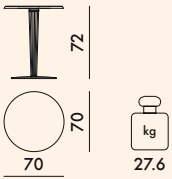

SQUARE PLEATED LEG - SQUARE BASE

4290

4291

4292

4293

ROUNDED LEG

Transparent PMMA

SQUARE LEG

Transparent PMMA with chrome-plated steel internal structure

ROUNDED BASE

Painted aluminium

SQUARE BASE

Painted steel

TOP

Laminated

4290	1 top	7.0	0.028	75X5X75
	1 leg	7.9	0.120	40X75X40
	1 base	13.3	0.034	53X12X53
4291	1 top	8.0	0.028	75X5X75
	1 leg	7.9	0.120	40X75X40
	1 base	13.3	0.034	53X12X53
4292	1 top	9.0	0.028	75X5X75
	1 leg	7.9	0.120	40X75X40
	1 base	13.3	0.034	53X12X53
4293	1 top	10.0	0.028	75X5X75
	1 leg	7.9	0.120	40X75X40
	1 base	13.3	0.034	53X12X53