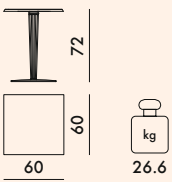

SQUARE PLEATED LEG - SQUARE BASE

4290

4291

4292

4293

ROUNDED LEG

Transparent PMMA

SQUARE LEG

Transparent PMMA with chrome-plated steel internal structure

ROUNDED BASE

Painted aluminium

SQUARE BASE

Painted steel

TOP

Laminated

4290	1 top	7.0	0.028	75X5X75
	1 leg	7.9	0.120	40X75X40
	1 base	13.3	0.034	53X12X53
4291	1 top	8.0	0.028	75X5X75
	1 leg	7.9	0.120	40X75X40
	1 base	13.3	0.034	53X12X53
4292	1 top	9.0	0.028	75X5X75
	1 leg	7.9	0.120	40X75X40
	1 base	13.3	0.034	53X12X53
4293	1 top	10.0	0.028	75X5X75
	1 leg	7.9	0.120	40X75X40
	1 base	13.3	0.034	53X12X53