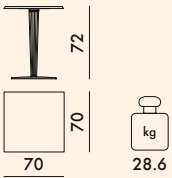

SQUARE PLEATED LEG - SQUARE BASE

4290

4291

4292

4293

ROUNDED LEG

Transparent PMMA

SQUARE LEG

Transparent PMMA with chrome-plated steel internal structure

ROUNDED BASE

Painted aluminium

SQUARE BASE

Painted steel

TOP

Laminated

4290	1 top	7.0	0.028	75X5X75
	1 leg	7.9	0.120	40X75X40
	1 base	13.3	0.034	53X12X53
4291	1 top	8.0	0.028	75X5X75
	1 leg	7.9	0.120	40X75X40
	1 base	13.3	0.034	53X12X53
4292	1 top	9.0	0.028	75X5X75
	1 leg	7.9	0.120	40X75X40
	1 base	13.3	0.034	53X12X53
4293	1 top	10.0	0.028	75X5X75
	1 leg	7.9	0.120	40X75X40
	1 base	13.3	0.034	53X12X53