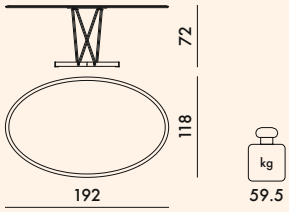

4941

**FRAME**

Chrome-plated steel

C  
Chrome

**TOP**

wood with MDF inner support, clad on both sides with wood veneer and varnished.

F  
Ash

N  
Walnut

B  
Brown

Product made of FSC™ certified wood

The mark of responsible forestry

4941

1 top  
1 frame

49.0  
15.0

0.154  
0.041

201X128X6  
107X43X9