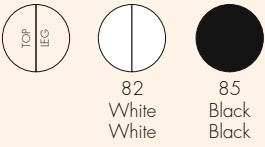

TOP

Scratch-resistant soft-touch laminate

4514

1 top
1 structure

42.0
22.0

0.144
0.182

202X7X102
80X95X24