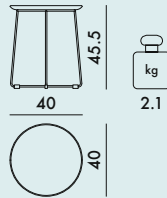

4928
Basic Veneer
4929
Slatted Ash

FRAME

Chrome-plated or painted steel;

TOP

Curved wood

Basic Veneer

CC
Light wood
Chrome

SC
Dark wood
Chrome

SN
Dark wood
Black