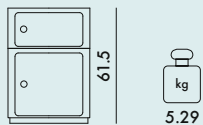

4931

4932
SI/silver finish