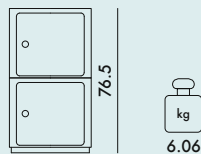

4933

4934
SI/silver finish