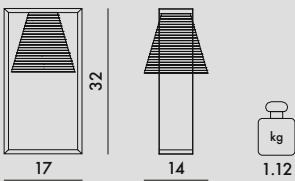

9130/9132

Hanging sculpted version

9120/9121

Sconce sculpted version

9135/B9135/U9135/Z9135

Sculpted table lamp

MATERIAL

Transparent or mass-dyed thermoplastic technopolymer