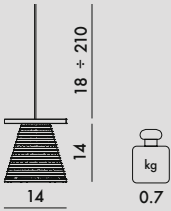

9130/9132

Hanging sculpted version

9120/9121

Sconce sculpted version

9135/B9135/U9135/Z9135

Sculpted table lamp

MATERIAL

Transparent or mass-dyed thermoplastic technopolymer