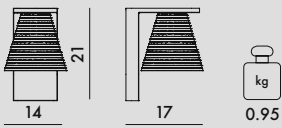

9130/9132

Hanging sculpted version

9120/9121

Sconce sculpted version

9135/B9135/U9135/Z9135

Sculpted table lamp

MATERIAL

Transparent or mass-dyed thermoplastic technopolymer