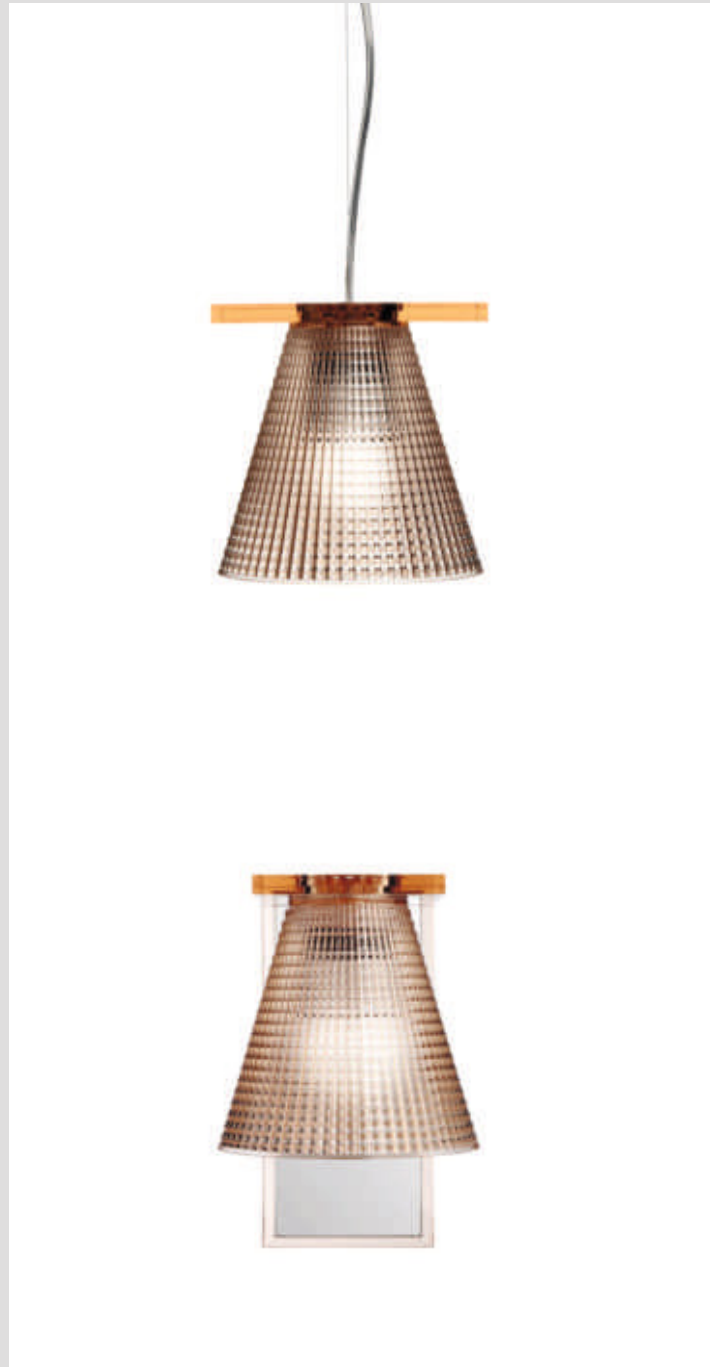

9130/9132

Hanging sculpted version

9120/9121

Sconce sculpted version

9135/B9135/U9135/Z9135

Sculpted table lamp

MATERIAL

Transparent or mass-dyed thermoplastic technopolymer

9120/9130/9135/9132/9121/B9135/U9135/Z9135

B4
Crystal

AM
Amber

RO
Pink

AZ
Light blue

9135/B9135/
U9135/Z9135

E6
Black
Crystal

Alternative sources: E14 max 28W Halo, E14 max 5W Led

JJ03

One E14 5W LED light bulb

Cannot be sold separately from 9130/9120/9135/B9135

9120/9121	1	1.3	0.013	23X29X19
9130/9132	1	1.05	0.013	23X29X19
9135/B/U/Z	1	1.47	0.015	23X41X16

9130 - 9120 - 9135
B9135

Intertek
9132
9121
U9135