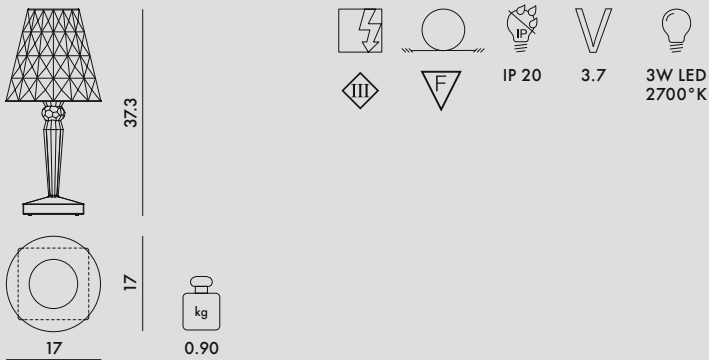

BIG BATTERY 2019

Design Ferruccio Laviani

9475/B9475/U9475/Z9475
DIMMERABLE BATTERY VERSION

9470/B9470/U9470/Z9470
DIRECT POWER SUPPLY

MATERIAL

Mass-dyed or transparent PMMA

TRANSPARENT

9470/B/U/Z	1	1.14	0.017	19X19X48
9475/B/U/Z	1	1.24	0.017	19X19X48