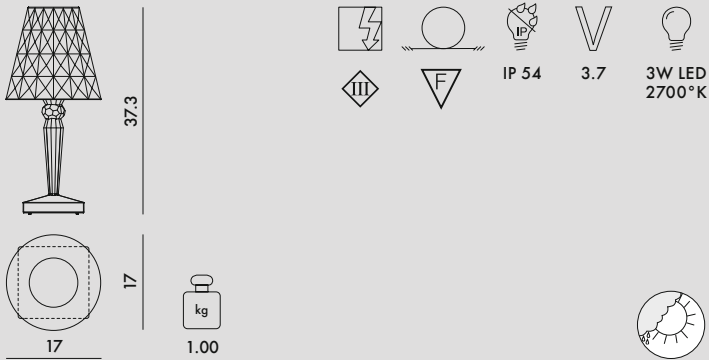

BIG BATTERY 2019

Design Ferruccio Laviani

9475/B9475/U9475/Z9475
DIMMERABLE BATTERY VERSION

9470/B9470/U9470/Z9470
DIRECT POWER SUPPLY

MATERIAL

Mass-dyed or transparent PMMA

TRANSPARENT

9470/B/U/Z	1	1.14	0.017	19X19X48
9475/B/U/Z	1	1.24	0.017	19X19X48