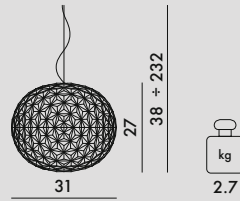

9390/9391

9386/B9386/U9386/Z9386

9385/B9385/Z9385 – U9385
WITH DIMMER ON/OFF

FRAME

Polished or painted die-cast aluminium

DIFFUSER

Transparent or mass-dyed thermoplastic technopolymer

9390/9391	1	4.2	0.05	39X33X39
9386/B/U/Z	1	4.08	0.05	39X39X33
9385/B/U/Z	1	4.72	0.094	39X55X44