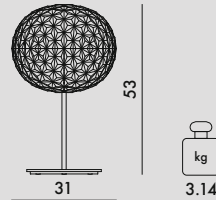

9390/9391

9386/B9386/U9386/Z9386

9385/B9385/Z9385 – U9385
WITH DIMMER ON/OFF

FRAME

Polished or painted die-cast aluminium

DIFFUSER

Transparent or mass-dyed thermoplastic technopolymer

9390/9391	1	4.2	0.05	39X33X39
9386/B/U/Z	1	4.08	0.05	39X39X33
9385/B/U/Z	1	4.72	0.094	39X55X44