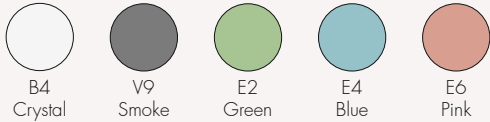

1218

MATERIAL

Transparent or coloured PMMA mass-dyed

TRANSPARENT

1218

1

1.3

0.013