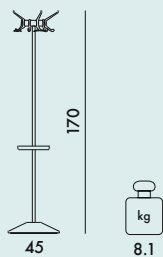

HANGER 2001

Design Alberto Meda

8170

BASE AND UPRIGHT

Brushed Steel

RINGS

Chromed die-cast aluminium

HOOKS

Transparent polycarbonate

TRANSPARENT

70
Crystal

71
Orange
red

72
Cobalt

73
Citron
yellow

AVAT

09
Black

8170

1 base
1 upright

8.0
1.44

0.053
0.004

46X46X25
5X150X5